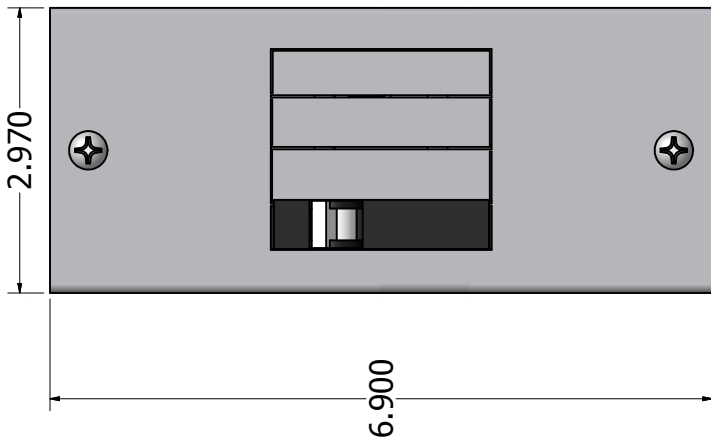

Notes: 18 gauge steel indoor enclosure gray powdercoating  
 3/4 & 1" knockouts each end  
 Din rail for up to four MNEPV breakers  
 Limit breaker quantity to two when using 6AWG wire  
 Left hand breaker position knocked out standard

DRAWN	6/11/2008	MidNite Solar
CHECKED		
QA		
MFG		
APPROVED		
TITLE		Baby Box
SIZE	DWG NO	REV
C	babybox	new
SCALE	SHEET	OF
	1	1