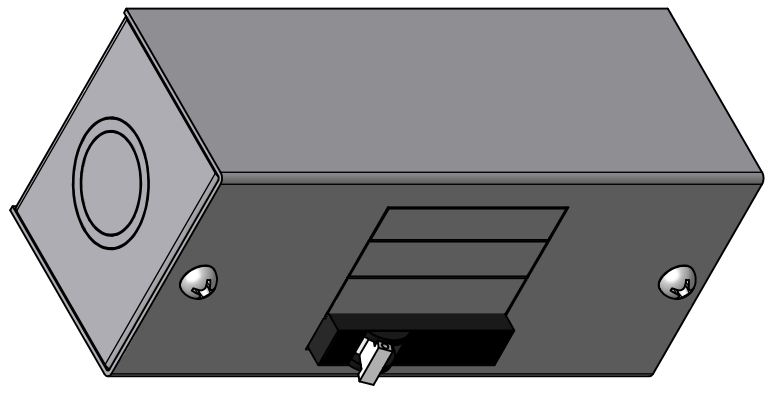

Notes: 18 gauge steel indoor enclosure gray powdercoating  
 3/4 & 1" knockouts each end  
 Din rail for up to four MNEPV breakers  
 Limit breaker quantity to two when using 6AWG wire  
 Left hand breaker position knocked out standard

DRAWN	6/11/2008	MidNite Solar
CHECKED		
QA		
MFG		
APPROVED		
TITLE		Baby Box
SIZE	DWG NO	REV
C	babybox	new
SCALE	SHEET	OF
	1	1