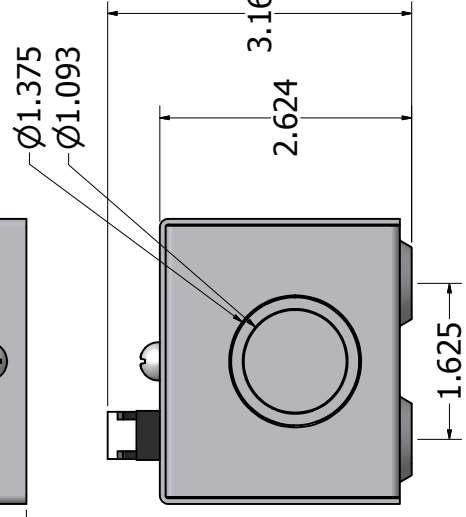

Notes: 18 gauge steel indoor enclosure gray powdercoating  
 3/4 & 1" knockouts each end  
 Din rail for up to four MNEPV breakers  
 Limit breaker quantity to two when using 6AWG wire  
 Left hand breaker position knocked out standard

DRAWN	6/11/2008	MidNite Solar
CHECKED		
QA		
MFG		
APPROVED		
TITLE		Baby Box
SIZE	DWG NO	REV
C	babybox	new
SCALE	SHEET	OF
	1	1