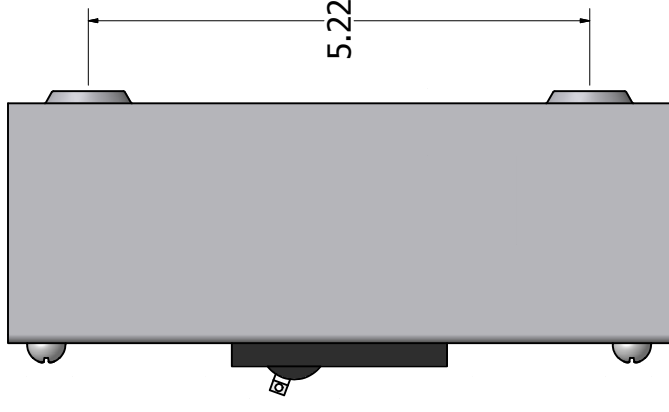

Notes: 18 gauge steel indoor enclosure gray powdercoating  
 3/4 & 1" knockouts each end  
 Din rail for up to four MNEPV breakers  
 Limit breaker quantity to two when using 6AWG wire  
 Left hand breaker position knocked out standard

DRAWN	6/11/2008	MidNite Solar
CHECKED		
QA		
MFG		
APPROVED		
TITLE		Baby Box
SIZE	DWG NO	REV
C	babybox	new
SCALE	SHEET	OF
	1	1