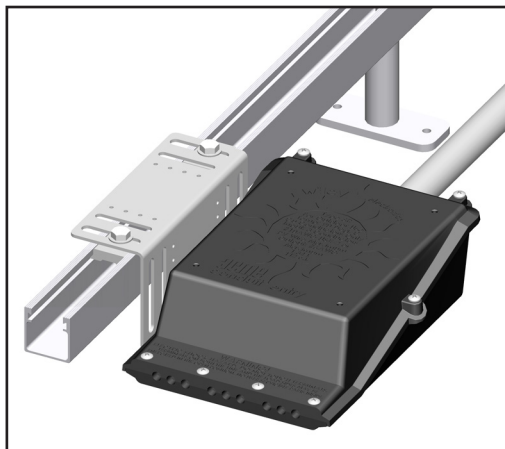

# ACE Acme Conduit Entry Box

The ACE makes quick and simple transitions from USE-2 or PV array wire to conduit protected THWN-2 wire. The box features a compact two-piece UV resistant, NEMA3R rated, enclosure that allows ample wiring space and is compatible with any conduit type. The unique wire entry seals the enclosure even if entry slots are unused. Convenient side and bottom conduit drill out allow for easy conduit routing. The cover comes with captive screws for hassle-free assembly.

## Specifications

Input Wire Diameter Range	5.0 - 6.8 [0.20 -0.27in] 10-12 AWG USE-2/PV V
Maximum number of Input Conductor Slots	9
Maximum number of PV strings	4
Maximum number of Combined Strings	4
Equipment Ground Conductor Type	Bare solid or jacketed only
Equipment Ground Conductor Diameter Range	4.0-6.8mm [0.16-0.27 in]
Acceptable Conduit Sizes	19.05mm, 25.4mm [0.75in, 1.0in]
Internal Volume	1840cm [112 in]
Internal Height	72.0mm[2.83 in]
Drill Out	Side, Bottom

## Configurations

ACE Part Number	ACE Configuration	Terminal Block	Terminal Block Internal Bus	Fuse Holder	Fuse Combiner Bus	Grounding Terminal	DIN Rail
ACE-PT	Pass-Through using Butt Splices/Wire Nuts	N/A	N/A	N/A	N/A	N/A	N/A
ACE-1P	1-String Pass-through	2	N/A	N/A	N/A	1	1
ACE-2P	2-String Pass-through	4	N/A	N/A	N/A	1	1
ACE-3P	3-String Pass-through	6	N/A	N/A	N/A	2	1
ACE-4P	4-String Pass-through	8	N/A	N/A	N/A	2	1
ACE-2C	2-Strings Combiner	2	N/A	Not required for 2-string combiner	N/A	1	1
ACE-3C	3-Strings Combiner	2	1X 2-Pole	3	1X 3-Pole	2	1
ACE-4C	4-Strings Combiner	2	1X 2-Pole	4	1X 4-Pole	2	1

**Mounting Bracket** is included with the purchase of the ACE. It is made of lightweight, corrosion resistant, anodized aluminum. The mounting bracket assembly includes:

- 1X ACE Mounting Bracket
- 4X Mounting Screws
- 2x Bonding Washers