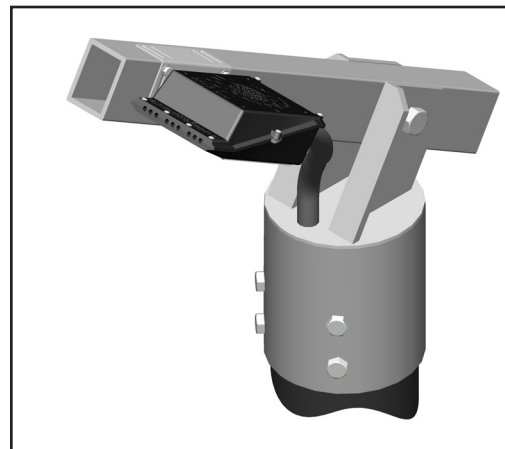

Pole Mounted

Customer Service Department

7 Aviation Park Drive
Londonderry NH 03053
1-800-346-4175
1-603-647-5299 (International)

Intertek
4004188