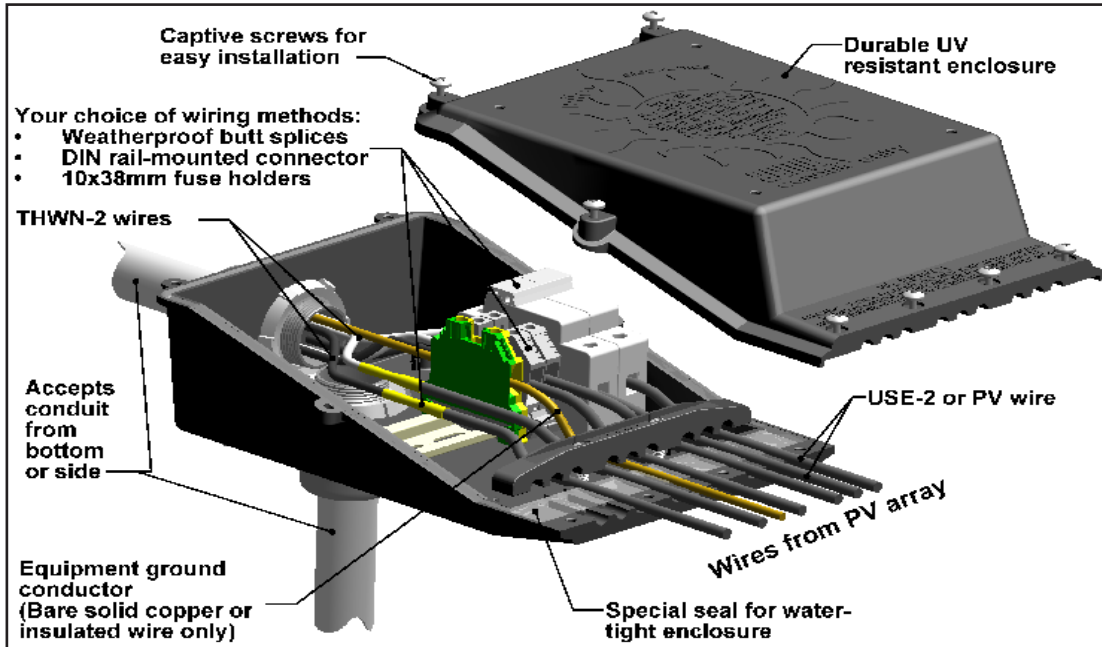

# ACE Acme Conduit Entry Box

The ACE makes quick and simple transitions from USE-2 or PV array wire to conduit protected THWN-2 wire. The box features a compact two-piece UV resistant, NEMA3R rated, enclosure that allows ample wiring space and is compatible with any conduit type. The unique wire entry seals the enclosure even if entry slots are unused. Convenient side and bottom conduit drill out allow for easy conduit routing. The cover comes with captive screws for hassle-free assembly.

## Specifications

Input Wire Diameter Range	5.0 - 6.8 [0.20 -0.27in] 10-12 AWG USE-2/PV V
Maximum number of Input Conductor Slots	9
Maximum number of PV strings	4
Maximum number of Combined Strings	4
Equipment Ground Conductor Type	Bare solid or jacketed only
Equipment Ground Conductor Diameter Range	4.0-6.8mm [0.16-0.27 in]
Acceptable Conduit Sizes	19.05mm, 25.4mm [0.75in, 1.0in]
Internal Volume	1840cm [112 in]
Internal Height	72.0mm[2.83 in]
Drill Out	Side, Bottom

## Configurations

ACE Part Number	ACE Configuration	Terminal Block	Terminal Block Internal Bus	Fuse Holder	Fuse Combiner Bus	Grounding Terminal	DIN Rail
ACE-PT	Pass-Through using Butt Splices/Wire Nuts	N/A	N/A	N/A	N/A	N/A	N/A
ACE-1P	1-String Pass-through	2	N/A	N/A	N/A	1	1
ACE-2P	2-String Pass-through	4	N/A	N/A	N/A	1	1
ACE-3P	3-String Pass-through	6	N/A	N/A	N/A	2	1
ACE-4P	4-String Pass-through	8	N/A	N/A	N/A	2	1
ACE-2C	2-Strings Combiner	2	N/A	Not required for 2-string combiner	N/A	1	1
ACE-3C	3-Strings Combiner	2	1X 2-Pole	3	1X 3-Pole	2	1
ACE-4C	4-Strings Combiner	2	1X 2-Pole	4	1X 4-Pole	2	1

**Mounting Bracket** is included with the purchase of the ACE. It is made of lightweight, corrosion resistant, anodized aluminum. The mounting bracket assembly includes:

- 1X ACE Mounting Bracket
- 4X Mounting Screws
- 2x Bonding Washers